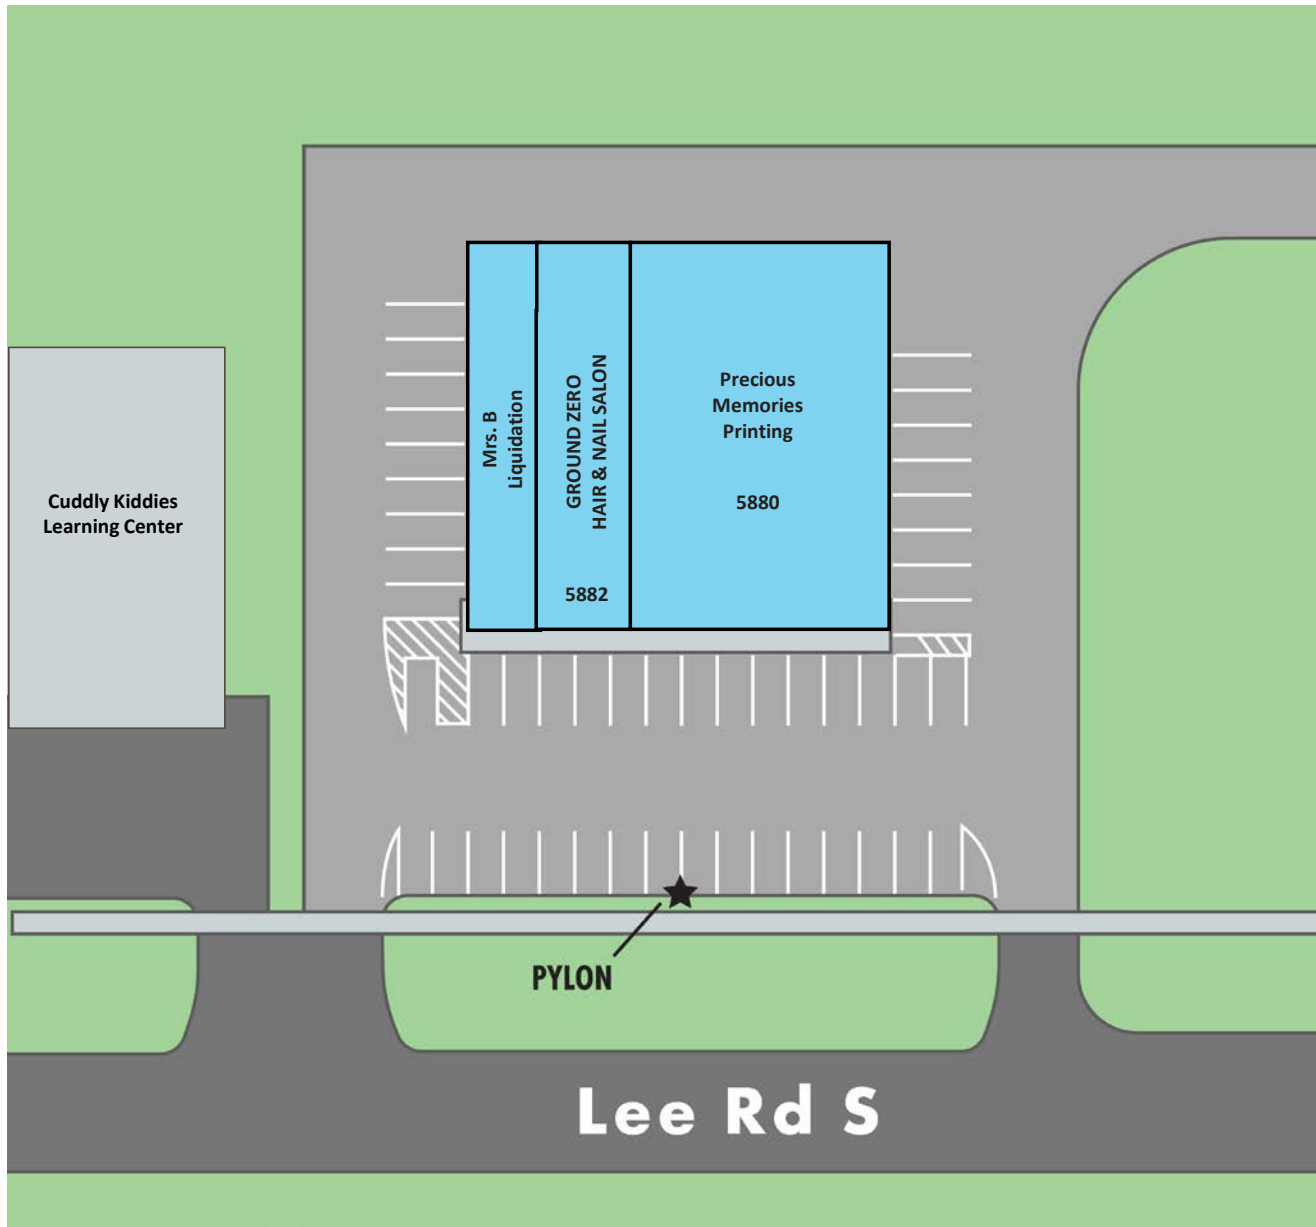

5880 Lee Rd

5880 S. Lee Rd, Maple Heights, OH 44137

UNIT#	TENANT
5886	Mrs. B Liquidation
5882	Ground Zero Hair & Nail Salon
5880	Precious Memories Printing