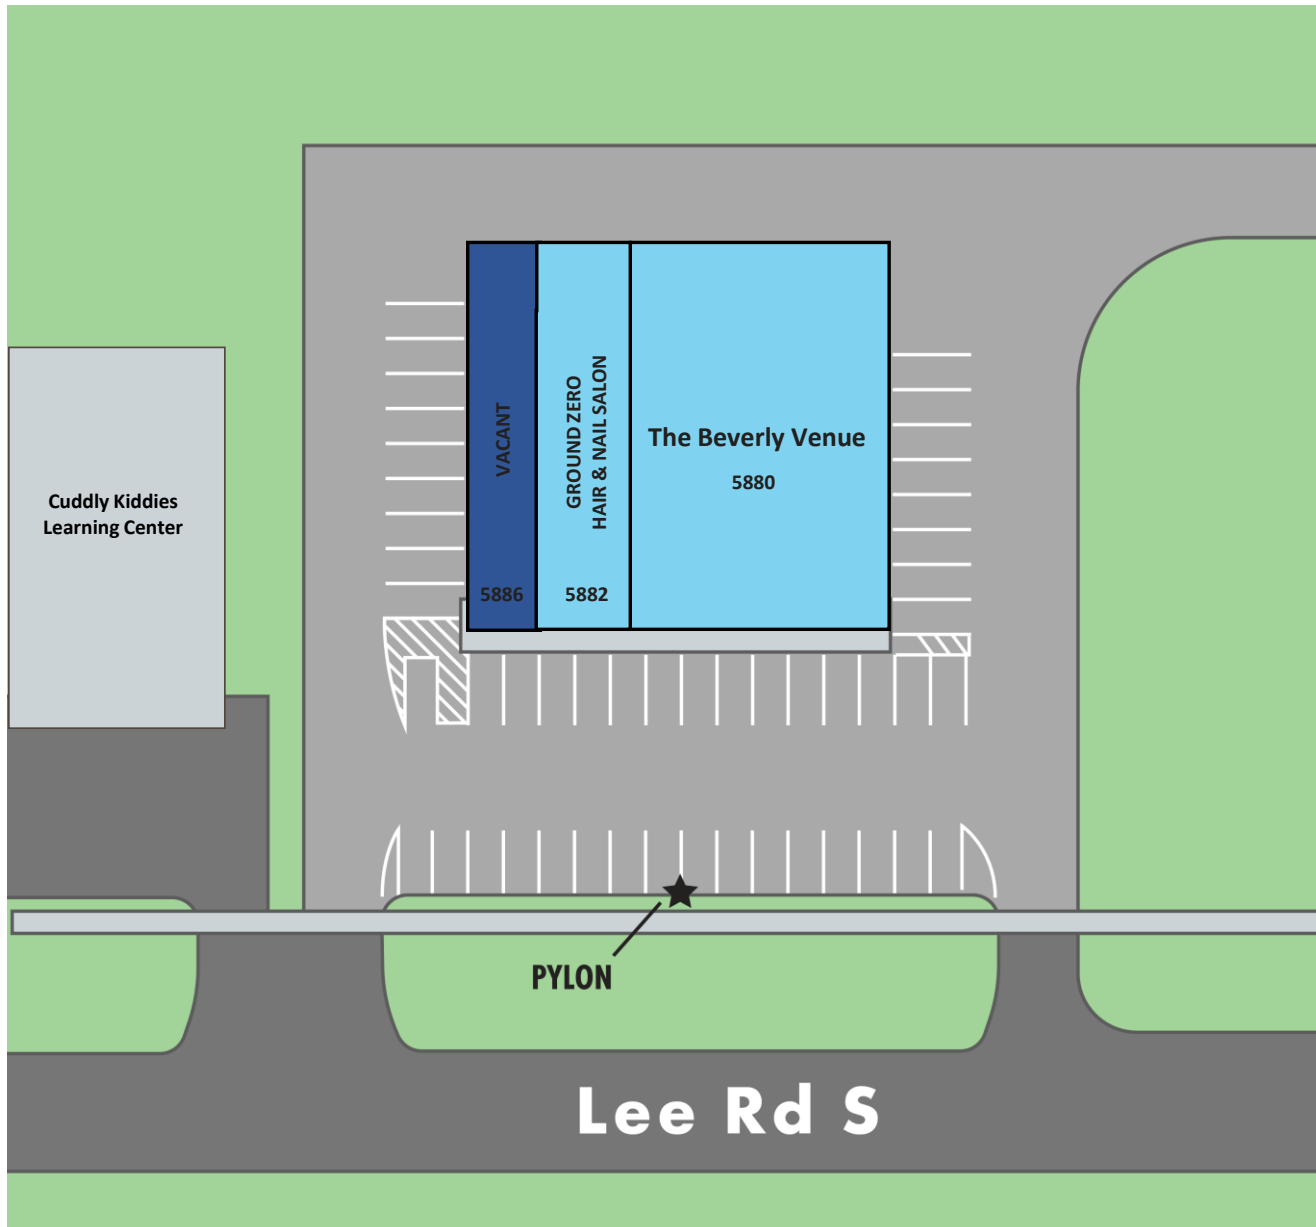

5880 Lee Rd

5880 S. Lee Rd, Maple Heights, OH 44137

UNIT#	TENANT
5886	AVAILABLE - 1,800 SF
5882	Ground Zero Hair & Nail Salon
5880	The Beverly Venue