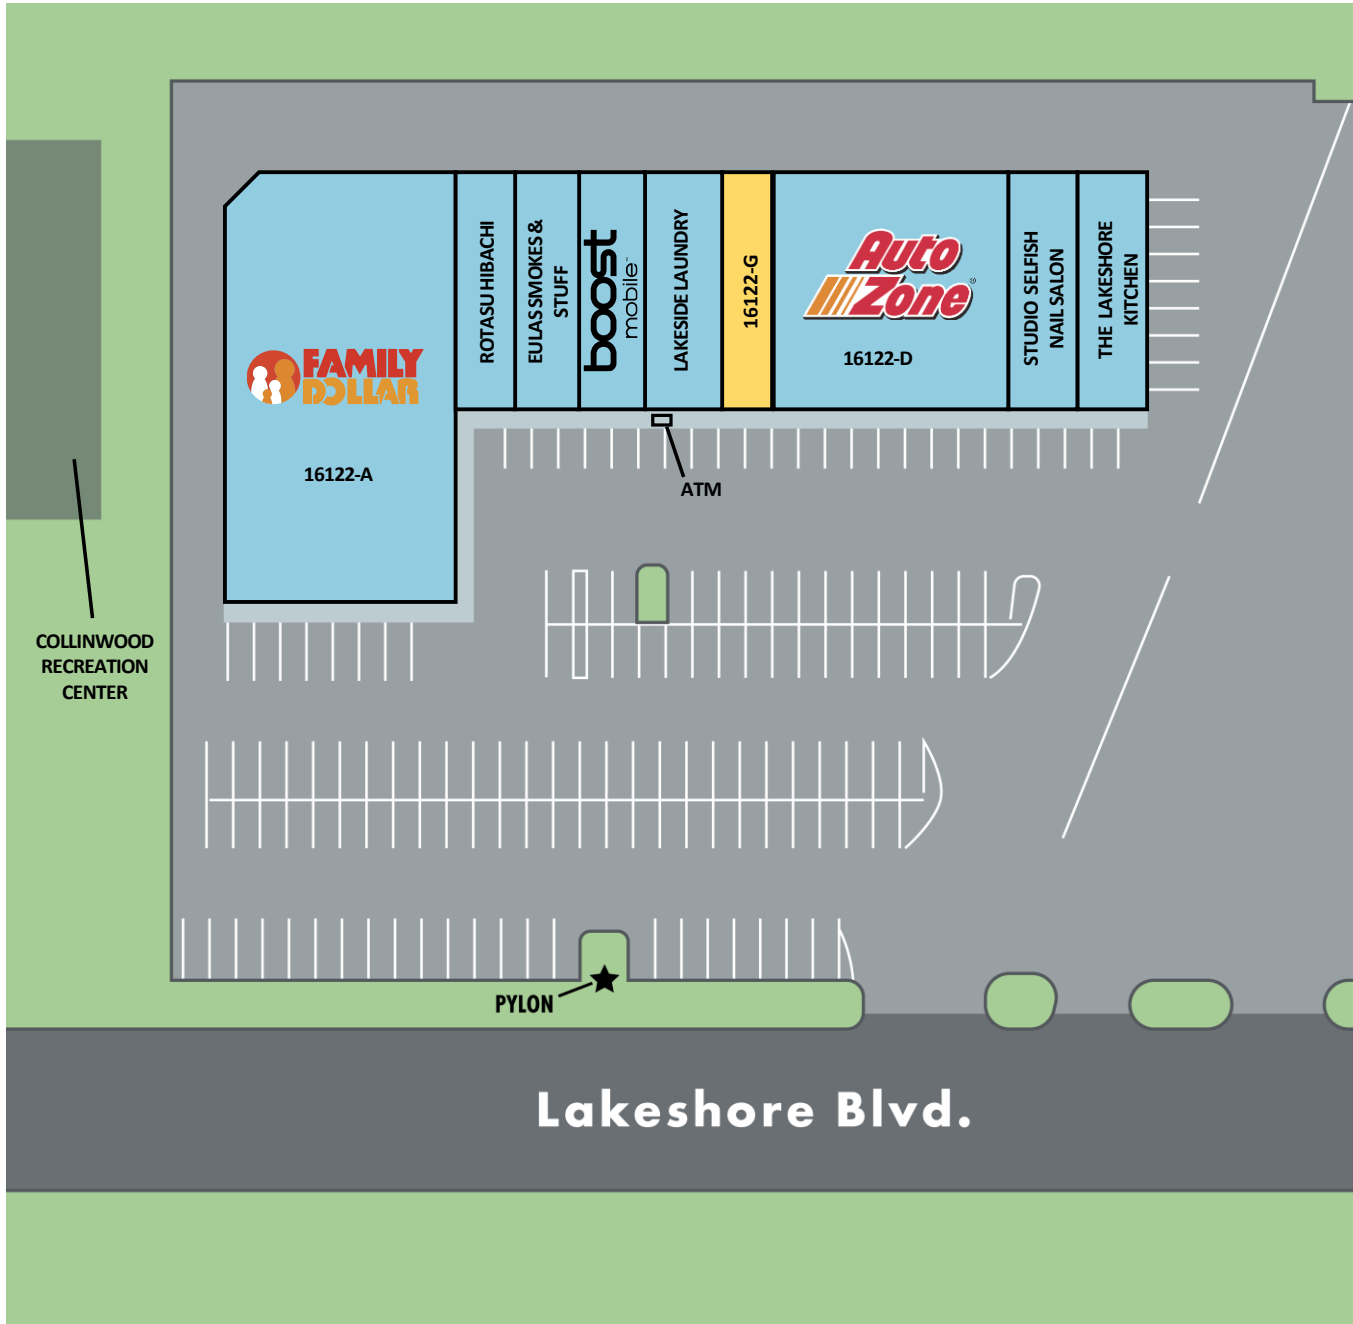

# Euclid Beach Plaza

16122 Lakeshore Blvd, Cleveland, OH 44110

UNIT#	TENANT
16122-A	Family Dollar
16122-B	Rotasu Hibachi
16122-C	Eulas Smokes & Stuff
16122-D	Auto Zone
16122-E	Lakeside Laundry
16122-F	Boost Mobile
16122-G	VACANT - 1,600 SF
16122-M	Studio Selfish Nail Salon
16122-N	The Lakeshore Kitchen
ATM	ATM