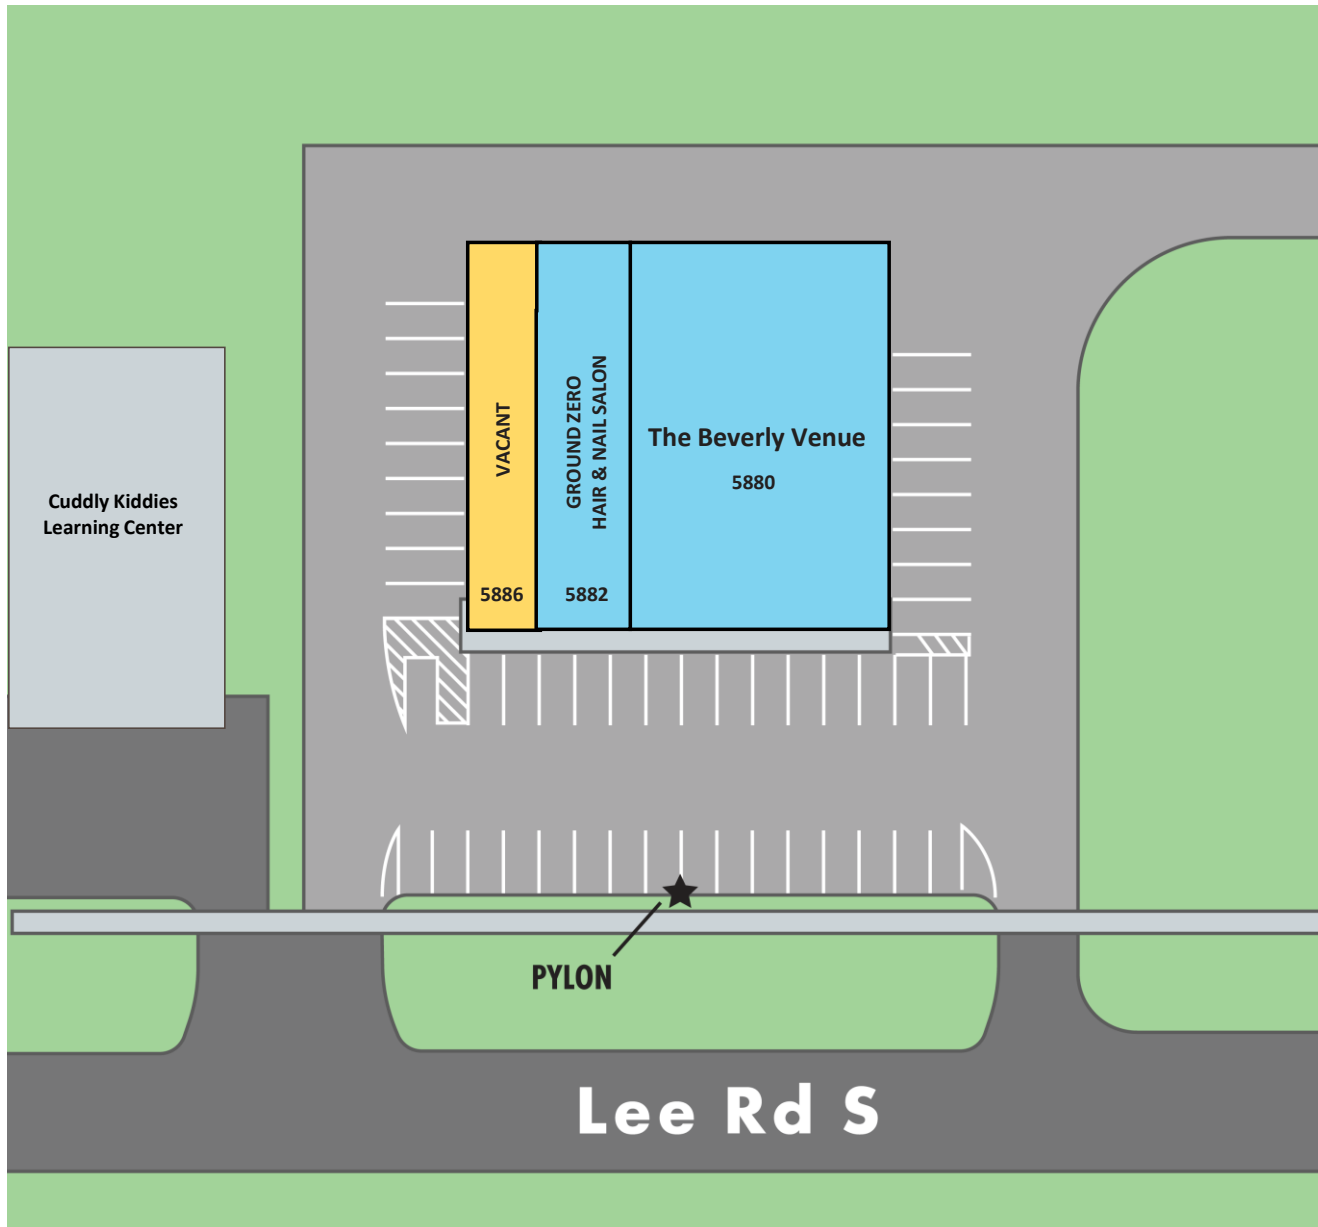

5880 Lee Rd

5880 S. Lee Rd, Maple Heights, OH 44137

UNIT#	TENANT
5886	VACANT 1,800 SF
5882	Ground Zero Hair & Nail Salon
5880	The Beverly Venue