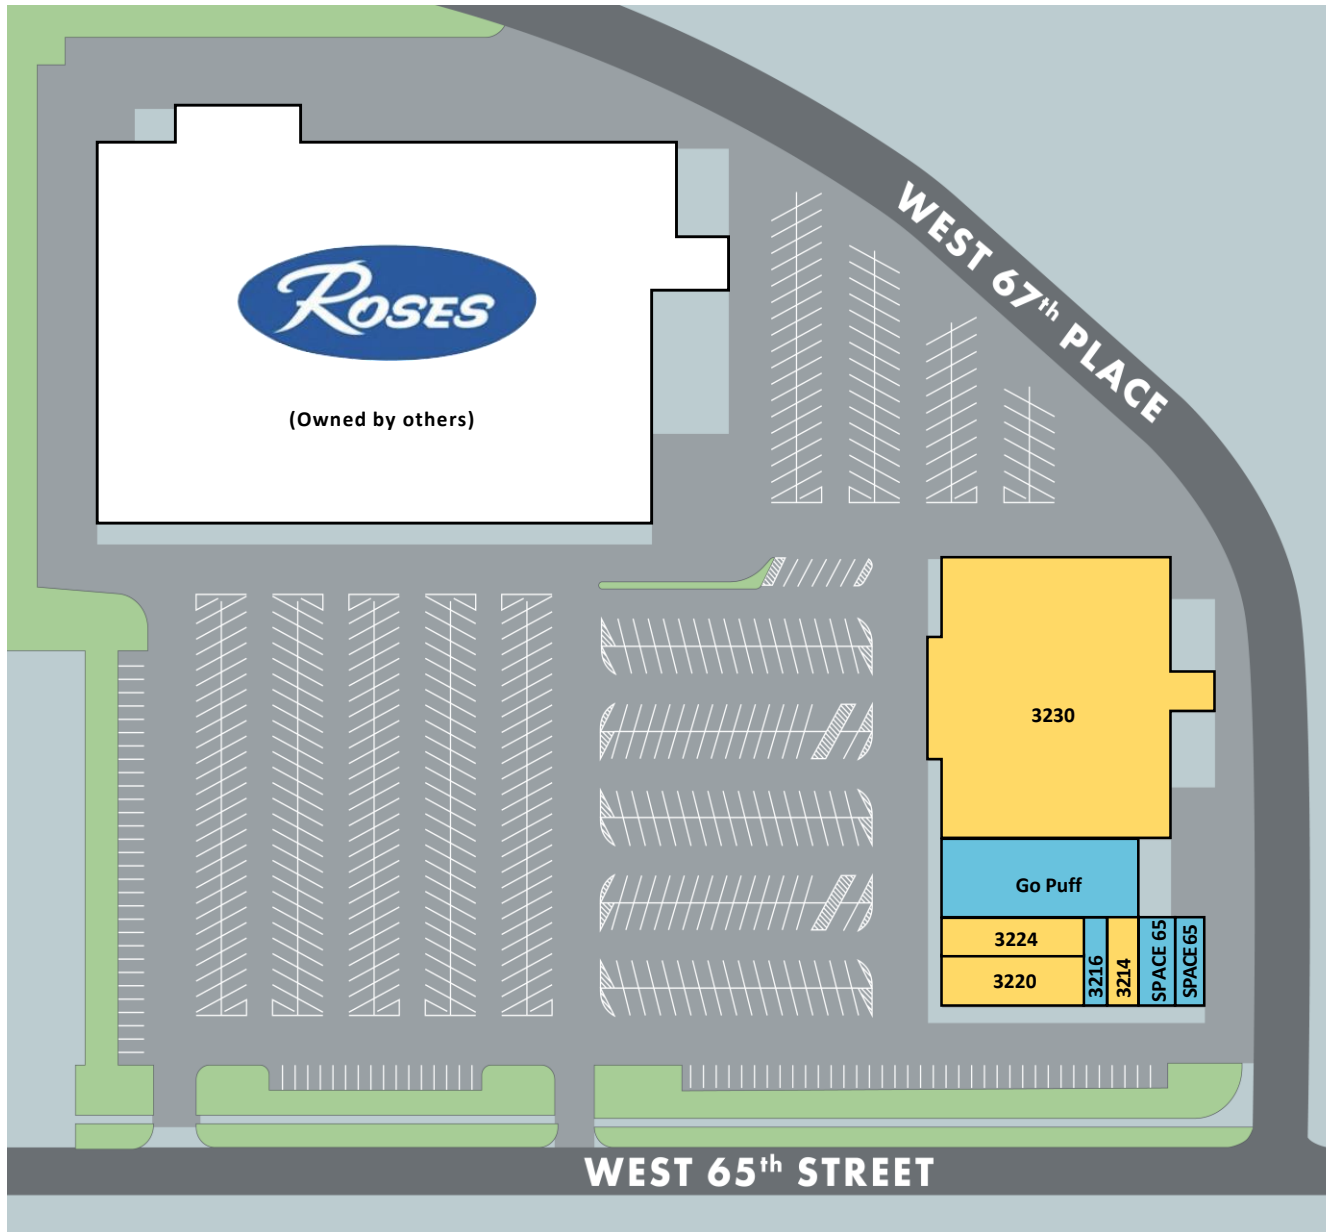

3200 West 65th Street

3200 West 65th Street Cleveland Ohio 44101

| UNIT# | TENANT |
|-------|--------------------|
| 3210 | SPACE 65 CLEVELAND |
| 3212 | SPACE 65 CLEVELAND |
| 3214 | VACANT - 1,210 SF |
| 3216 | Natalie Nzitunga |
| 3220 | VACANT - 3,000 SF |
| 3224 | VACANT - 3,000 SF |
| 3228 | GO PUFF |
| 3230 | VACANT - 31,545 SF |